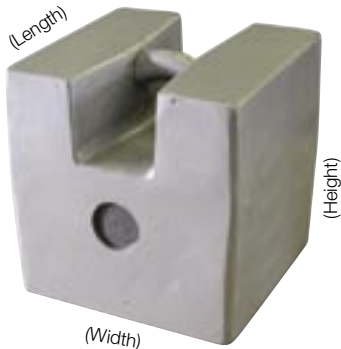

## Avoirdupois:

Heavy Capacity Grip  
Handle Weights —  
200 lb – 3000 lb

Weights

NIST CLASS F				
Weight	Part #	Dimensions	Slot Width	Slot Depth*
3000 lb	<b>12872</b>	20 3/4" W x 20 3/4" L x 29" H	3 1/2"	2 3/4"
2500 lb	<b>12854</b>	20 3/4" W x 20 1/4" L x 24 1/4" H	3 1/2"	2 3/4"
2000 lb	<b>12868</b>	20 3/4" W x 20 3/4" L x 19 1/2" H	3 1/2"	2 3/4"
1500 lb	<b>12864</b>	15 1/8" W x 15 1/8" L x 26 7/8" H	2 1/2"	2 1/2"
1250 lb	<b>12858</b>	15" W x 15 1/8" L x 23 7/8" H	2 1/2"	2 1/2"
1000 lb	<b>12850</b>	15" W x 15 1/2" L x 19" H	2 1/2"	2 1/2"
500 lb	<b>12844</b>	11 1/2" W x 11 3/4" L x 16" H	2 1/2"	1 3/4"
250 lb	<b>12892</b>	9 3/4" W x 9 3/4" L x 12" H	2 1/2"	2"
200 lb	<b>12890</b>	9 3/4" W x 9 3/4" L x 10" H	2 1/2"	2"

\* Slot depth refers to the distance between lifting bar and casting